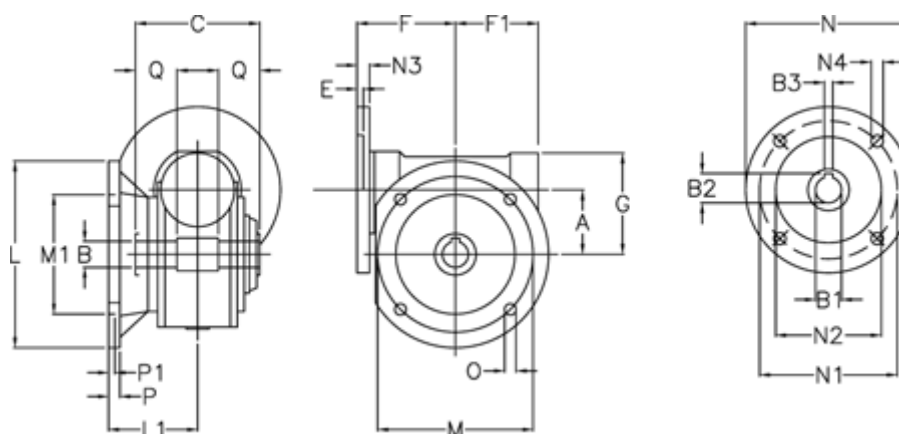

Data Sheet

Article number: 3902130015545

Description: Worm gear
VF 130-FC1-15-112B5, without lubrication

Measures

A = 130	F1 = 154	N2 = 180
B = 45 H7	G = 195	N3 = 17
B1 E7 = 28	L = 320	N4 = 13
B2 = 31.3	L1 = 137.5	O = 16
B3 H9 = 8	M = 255	P = 20
C = 165	M1 = 180	P1 = 12
E = 0.5	N = 250	Q = 52.5
F = 185	N1 = 215	